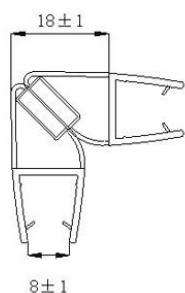

PRODUCT SHEET

Description:

PVC Seal Glass To Glass, White Magnet, 90/180DG,S-5711,F/10 mm Glass, 2,5 Mtr.

Item number:

15.22.307-1

Units	Box	Carton	HS Code	Barcode
Pair	4	16	3925901000	
				5704866443388

SISO A/S